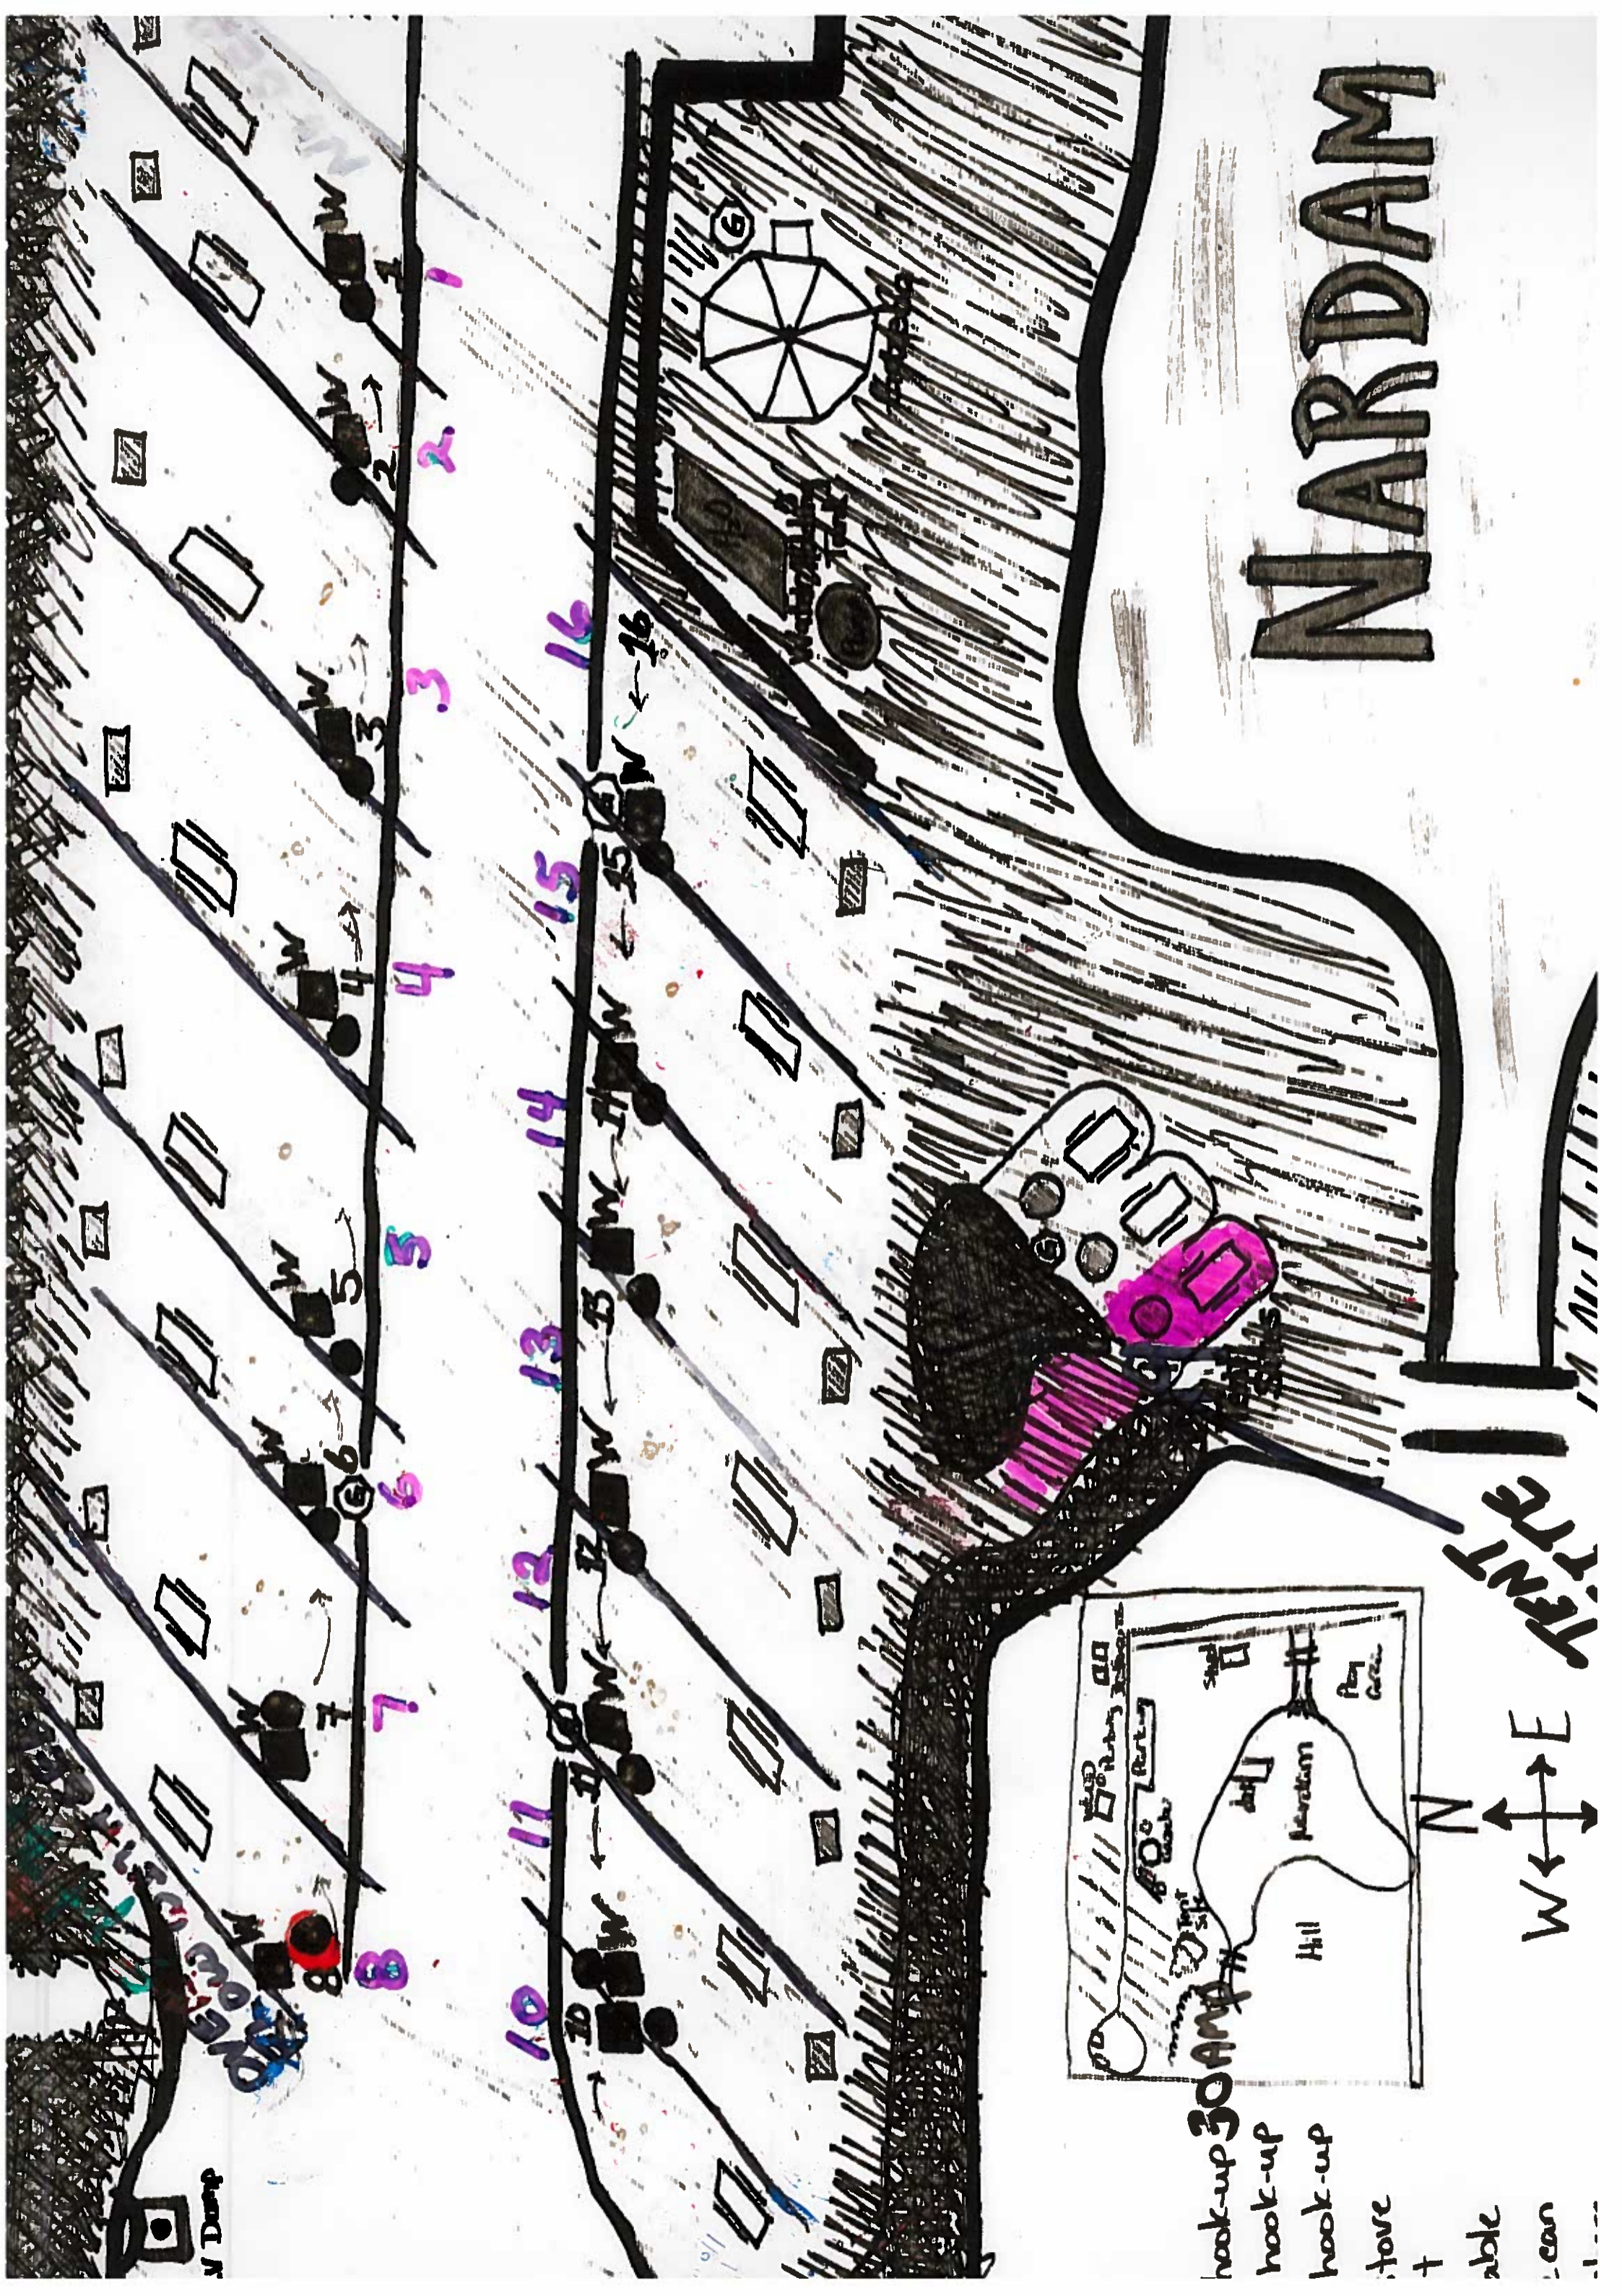

WARDAM

hook-up 30 AMP

hook-up

hook-up

tove

+

able

car

...

TRUCK

Dump